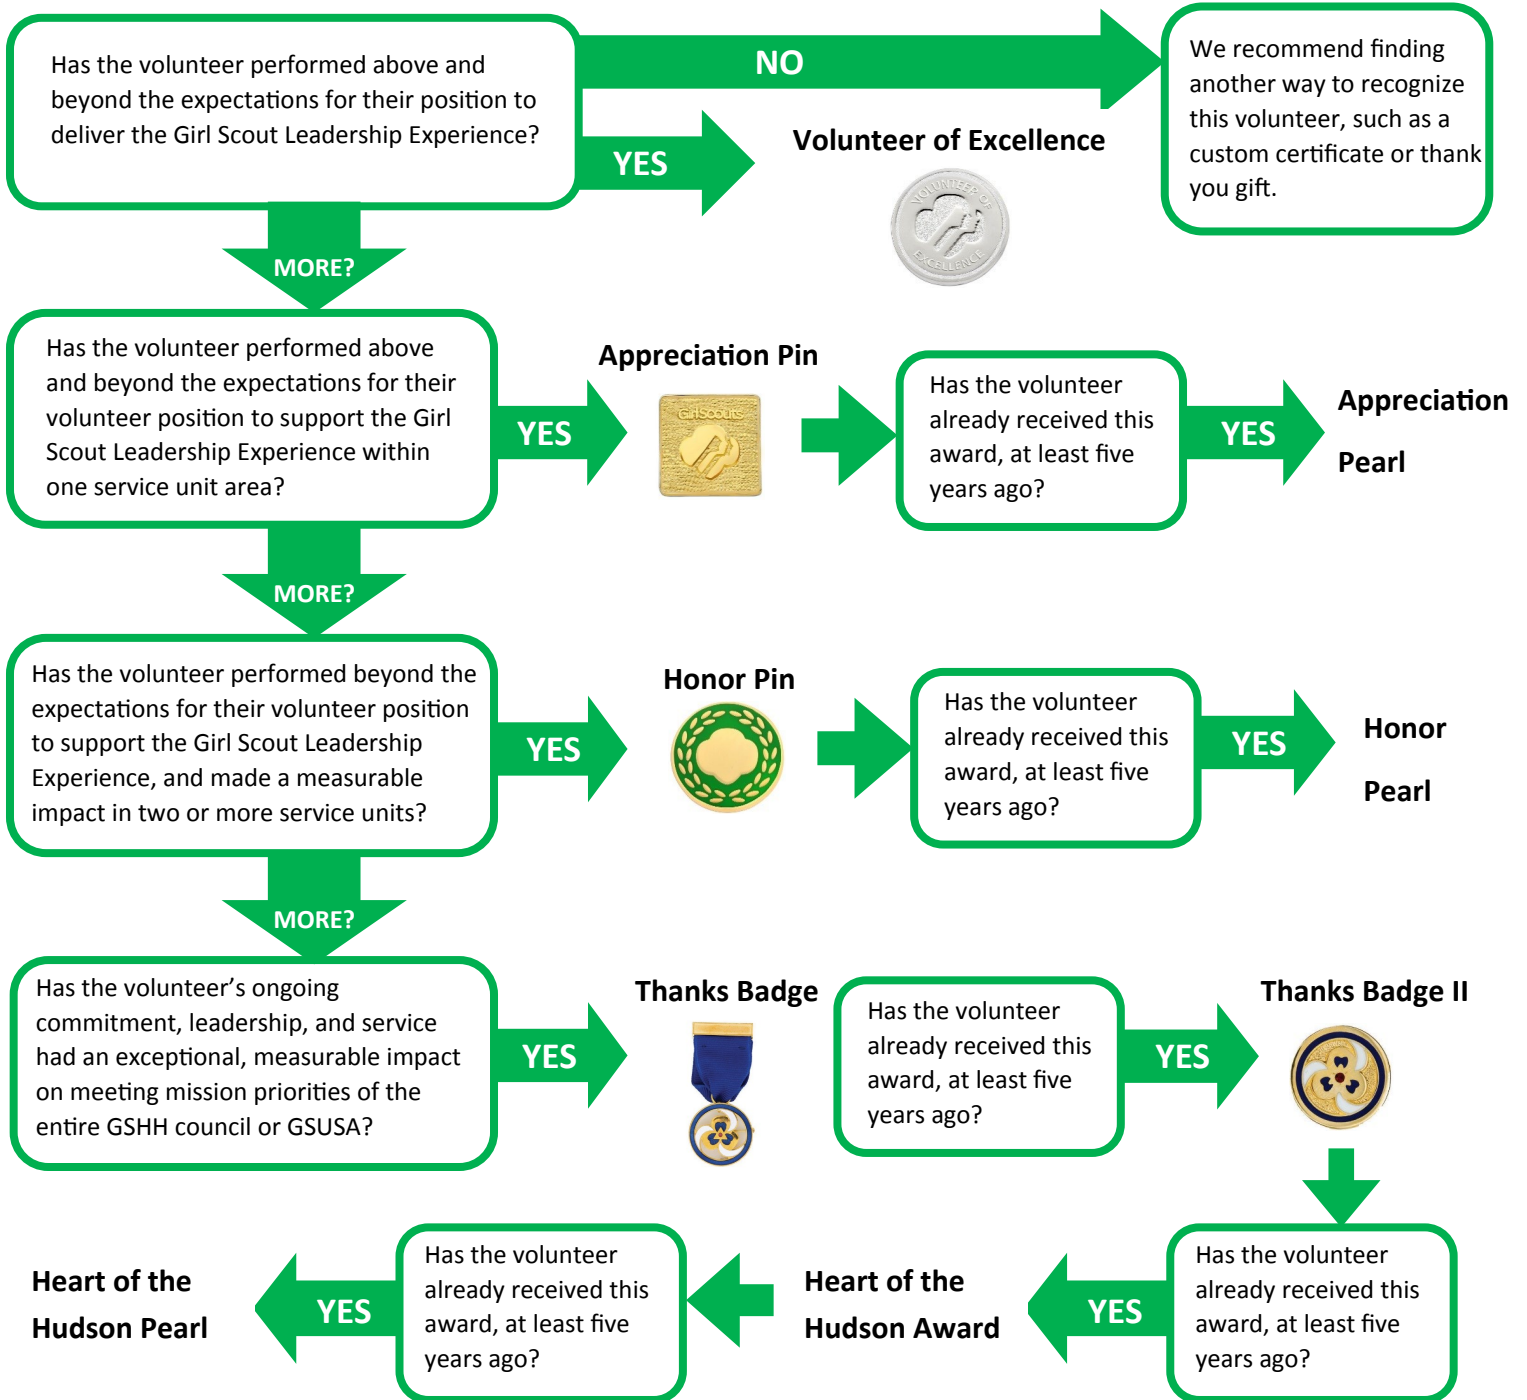

I want to nominate a volunteer or group of volunteers to be recognized. Which award should I choose?

If the volunteer's impact was related to Girl Scout historical preservation, we recommend consideration for the Anne Hyde Choate Award. If the impact was on global Girl Scouting, we recommend consideration for the Juliette Gordon Low World Friendship Medal. If you wish to recognize a team or committee for their outstanding service, we recommend consideration for the President's Award. For all other service, see below.

[Go to the GSHH Volunteer Recognitions Webpage to start your nomination!](#)