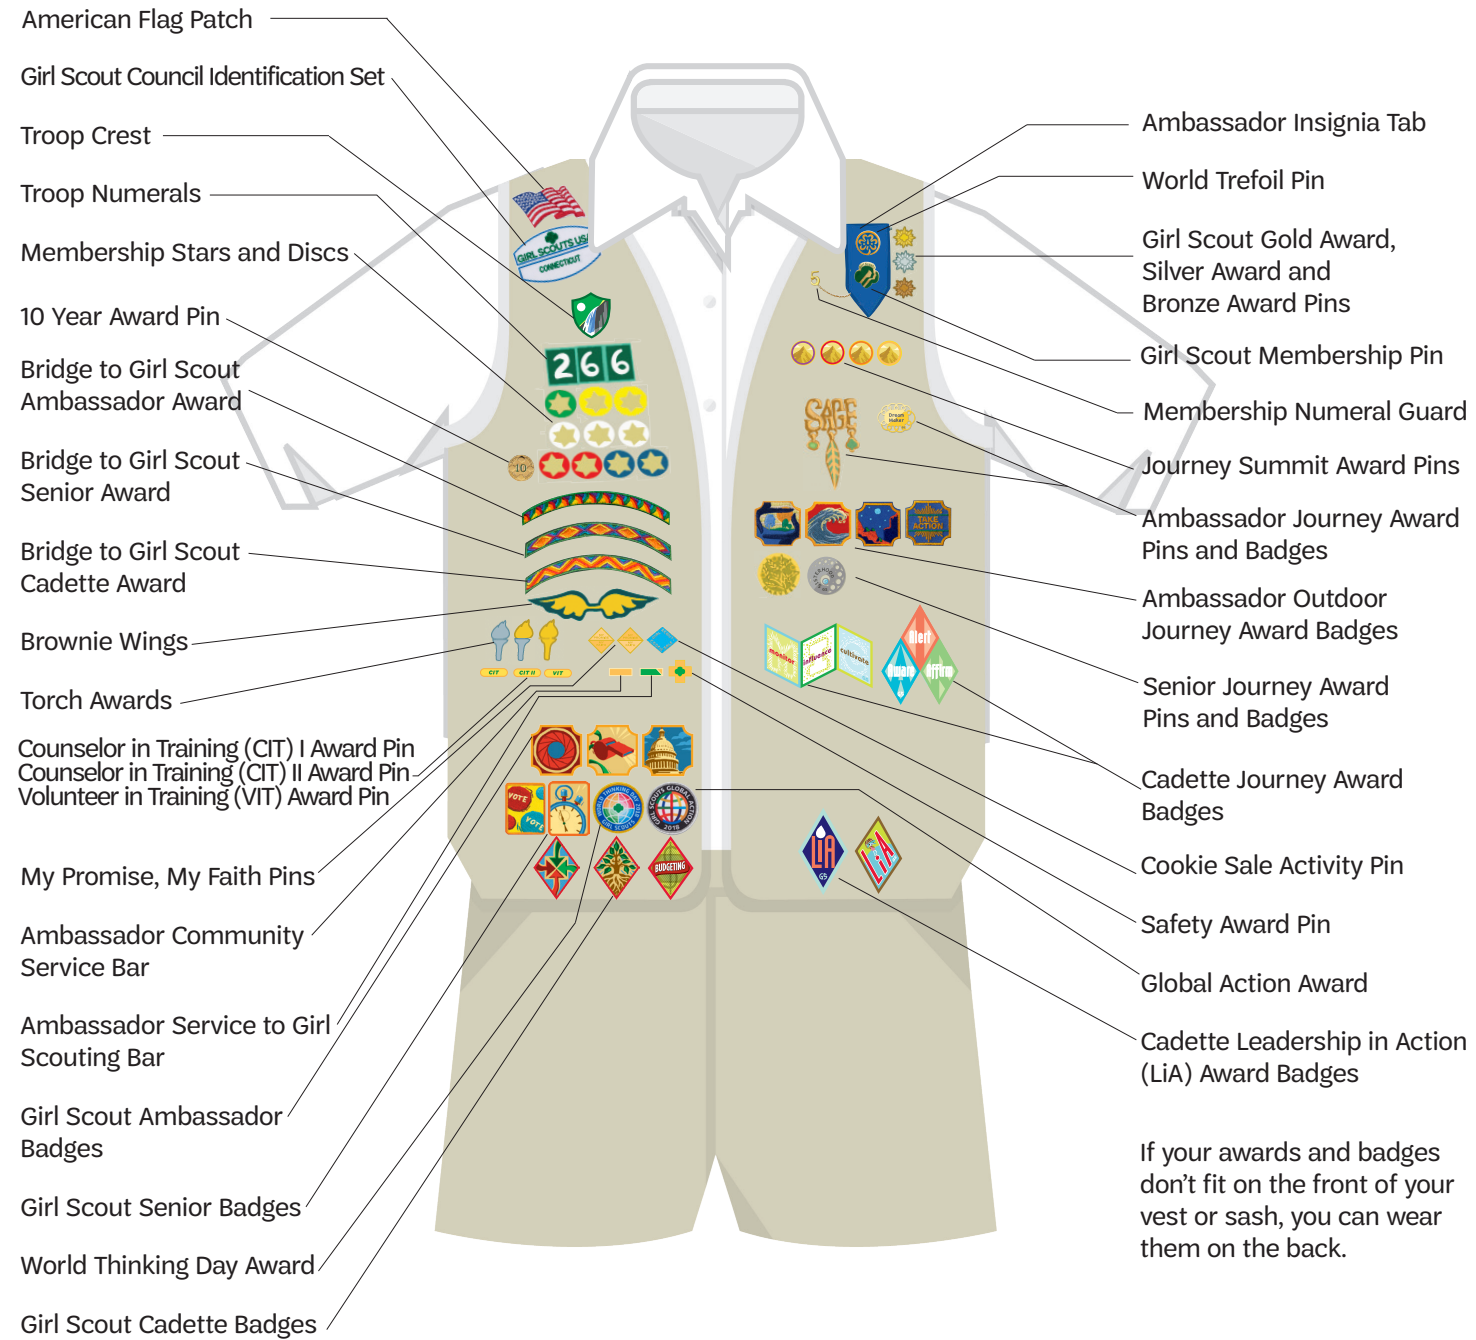

# Girl Scout Ambassador Vest

If your awards and badges don't fit on the front of your vest or sash, you can wear them on the back.

# Girl Scout Ambassador Sash

Place your Journey awards above your badges.